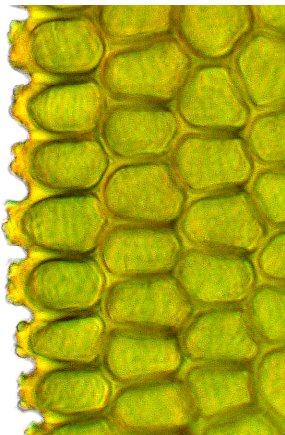

Encalypta vulgaris Hedw.

fertile shoot (dry)

1 mm, 1 mm

calyptra

0.5 mm

leaf outline

0.5 mm

leaf apex, costa

50 μ m

costa near apex

50 μ m

margin midleaf

10 μ m

leaf papillae

10 μ m

Enalypta vulgaris Hedw.

Encalypta vulgaris leaf papillae
10 μ m