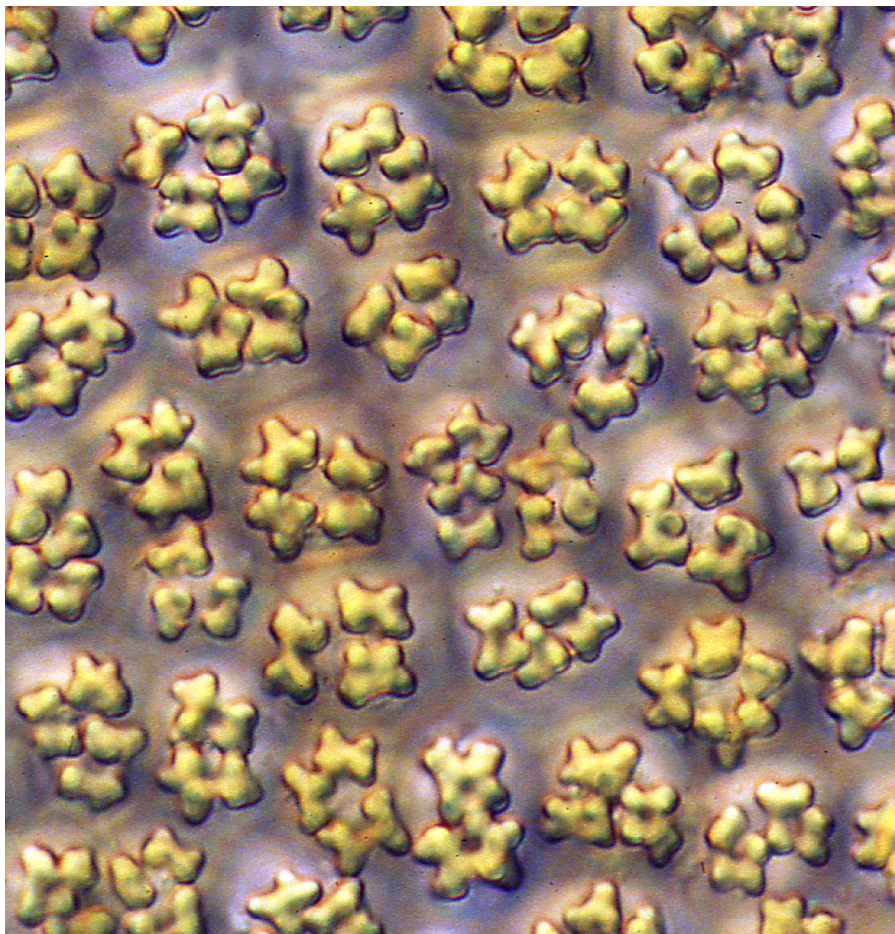

Encalypta vulgaris Hedw.

fertile shoot (dry)

1 mm, 1 mm

calyptra

0.5 mm

leaf outline

0.5 mm

leaf apex, costa

50 μ m

costa near apex

50 μ m

margin midleaf

10 μ m

leaf papillae

10 μ m

Enalypta vulgaris Hedw.

Encalypta vulgaris leaf papillae
10 μ m