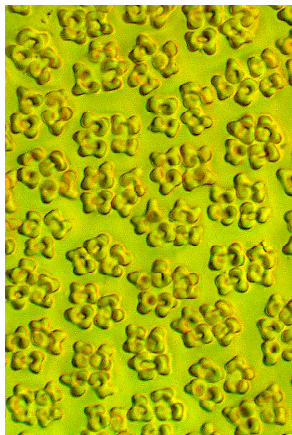

Encalypta vulgaris Hedw.

fertile shoot (dry)

1 mm, 1 mm

calyptra

0.5 mm

leaf outline

0.5 mm

leaf apex, costa

50 μ m

costa near apex

50 μ m

margin midleaf

10 μ m

leaf papillae

10 μ m

Enalypta vulgaris Hedw.

Encalypta vulgaris leaf papillae
10 μ m