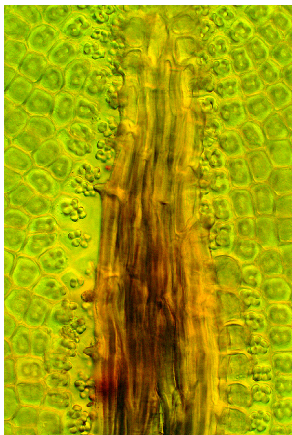

Encalypta vulgaris Hedw.

fertile shoot (dry)

1 mm, 1 mm

calyptra

0.5 mm

leaf outline

0.5 mm

leaf apex, costa

50 μ m

costa near apex

50 μ m

margin midleaf

10 μ m

leaf papillae

10 μ m

Enalypta vulgaris Hedw.

Encalypta vulgaris leaf papillae
10 μ m